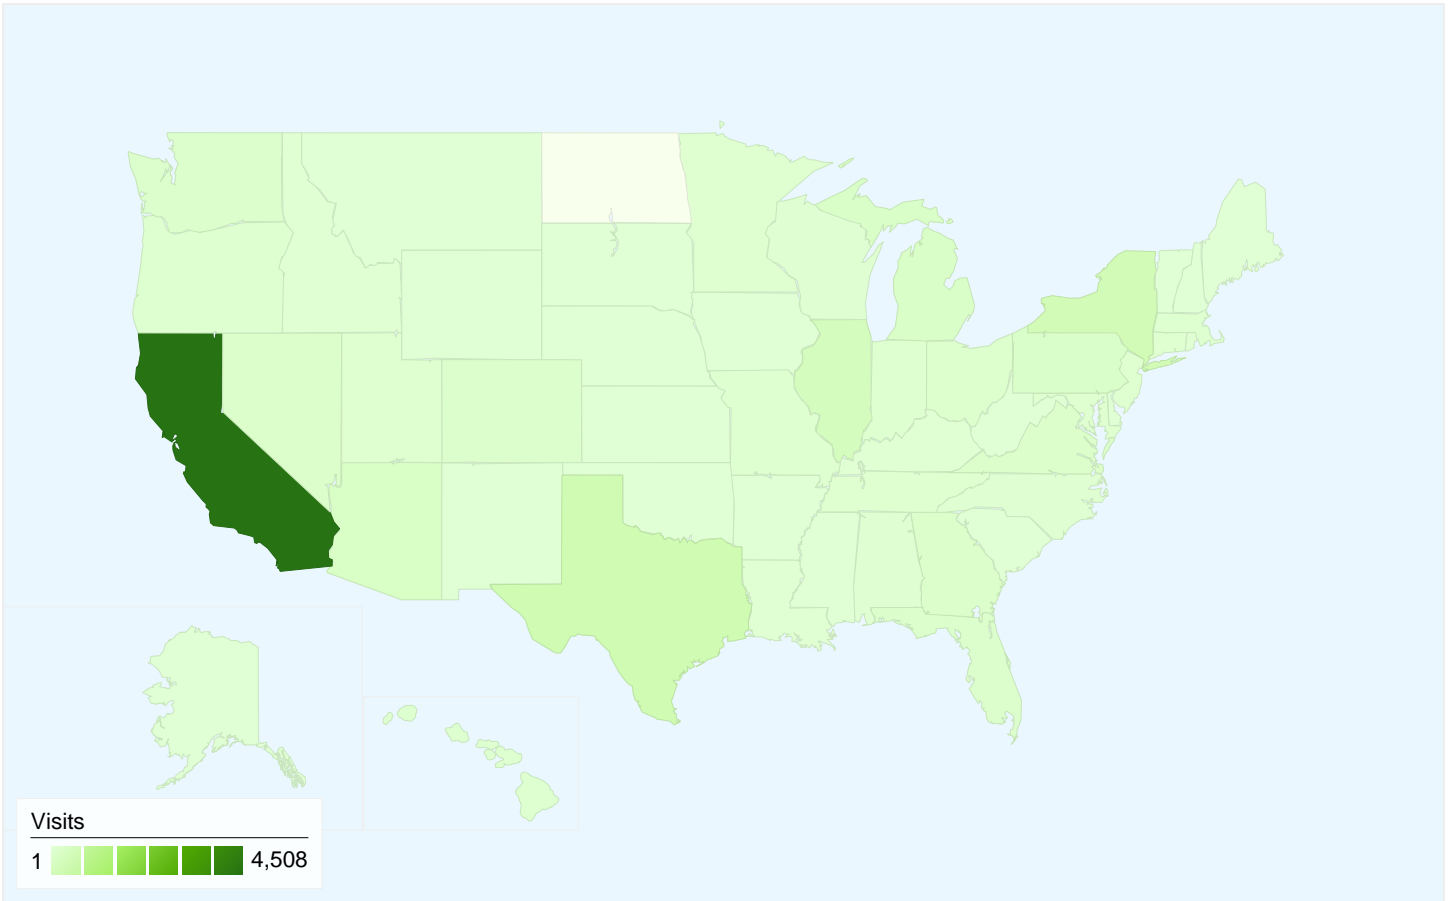

All traffic sources sent a total of 8,244 visits

-  20.49% Direct Traffic
-  38.10% Referring Sites
-  41.41% Search Engines

- Search Engines
3,414.00 (41.41%)
- Referring Sites
3,141.00 (38.10%)
- Direct Traffic
1,689.00 (20.49%)

Site Usage

Country/Territory	Visits	Pages/Visit	Avg. Time on Site	% New Visits	Bounce Rate
United States	7,924	2.34	00:03:22	73.60%	59.97%
(not set)	111	1.68	00:02:51	84.68%	65.77%
India	49	1.92	00:02:03	69.39%	53.06%
Canada	37	2.68	00:01:25	78.38%	37.84%
Poland	28	3.14	00:07:12	14.29%	42.86%
Philippines	15	1.27	00:00:09	86.67%	93.33%
Belarus	13	1.08	00:00:01	84.62%	92.31%
United Kingdom	9	1.00	00:00:00	77.78%	100.00%
France	7	1.29	00:03:38	100.00%	85.71%

Vietnam	6	2.17	00:01:58	66.67%	66.67%
					1 - 10 of 36

Pages on this site were viewed a total of 19,190 times

 19,190 Pageviews

 14,474 Unique Views

 60.09% Bounce Rate

Top Content

Pages	Pageviews	% Pageviews
/index.html	9,175	47.81%
/apply-online.htm	2,066	10.77%
/loanmodification-about.htm	704	3.67%
/loanmodification-team.htm	692	3.61%
/contact.htm	467	2.43%

This country/territory sent 7,924 visits via 51 regions

Site Usage

Region	Visits	Pages/Visit	Avg. Time on Site	% New Visits	Bounce Rate
Visits 7,924 % of Site Total: 96.12%	Pages/Visit 2.34 Site Avg: 2.33 (0.61%)	Avg. Time on Site 00:03:22 Site Avg: 00:03:20 (1.05%)	% New Visits 73.60% Site Avg: 73.65% (-0.07%)	Bounce Rate 59.97% Site Avg: 60.09% (-0.20%)	
California	4,508	2.56	00:04:10	65.08%	57.48%
Texas	444	1.91	00:02:06	89.19%	67.57%
New York	403	1.84	00:01:41	91.07%	68.24%
Illinois	290	2.06	00:02:29	86.55%	59.31%
Arizona	188	1.91	00:02:15	78.19%	62.77%
Michigan	171	2.20	00:02:32	84.21%	61.99%
Pennsylvania	156	1.85	00:01:38	87.18%	61.54%
Georgia	147	2.33	00:02:25	88.44%	57.14%
Nevada	139	1.67	00:01:45	89.21%	72.66%