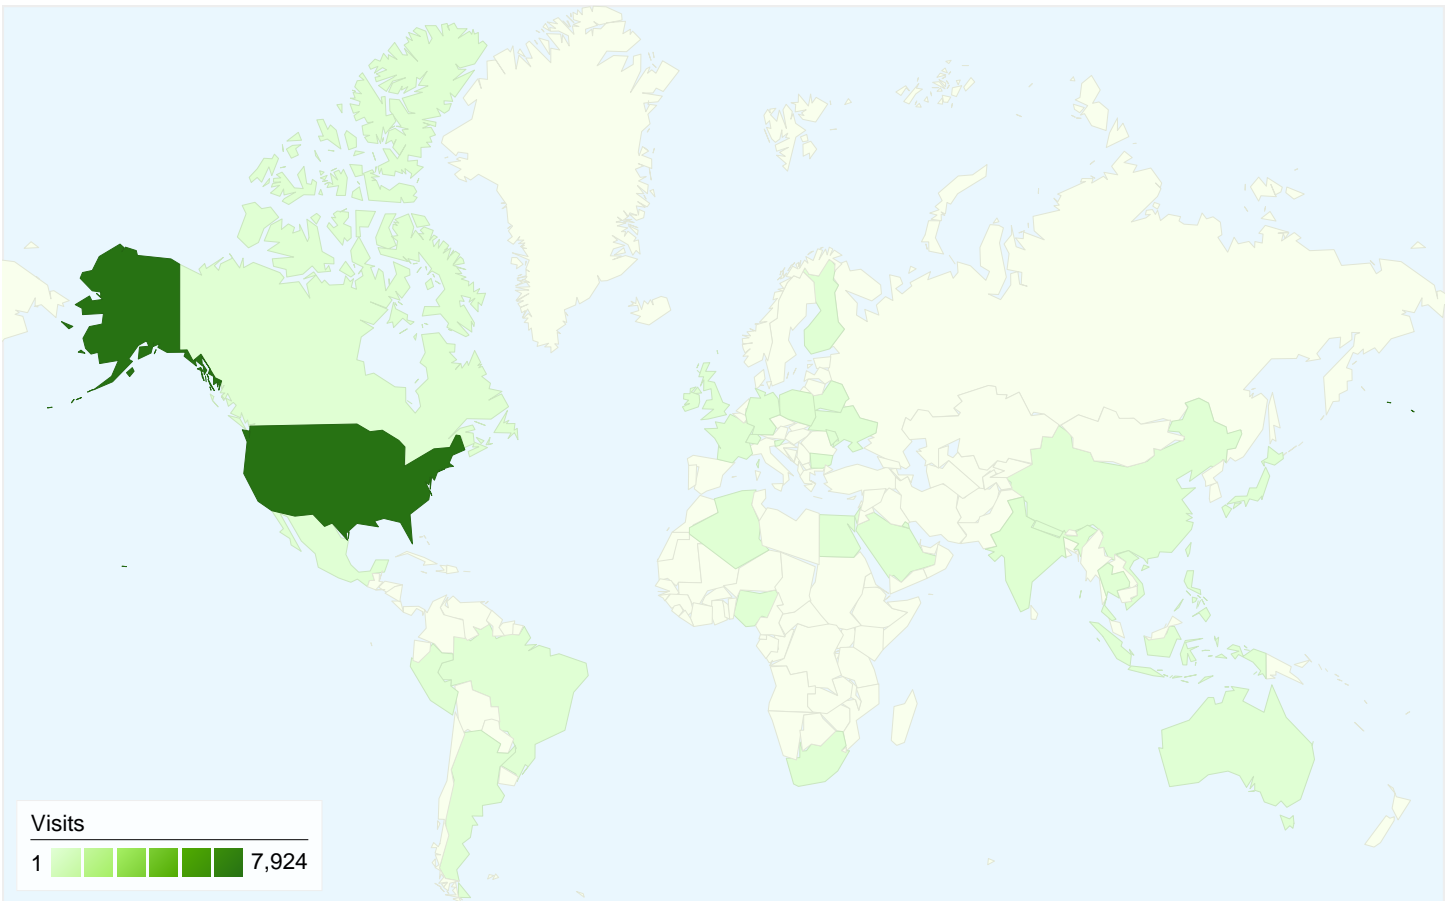

All traffic sources sent a total of 8,244 visits

-  20.49% Direct Traffic
-  38.10% Referring Sites
-  41.41% Search Engines

- Search Engines
3,414.00 (41.41%)
- Referring Sites
3,141.00 (38.10%)
- Direct Traffic
1,689.00 (20.49%)

Visitors completed 4 goal conversions

4 conversions, Goal 1: Application Submitted

Goal Performance

Goal Conversion Rate

Goal Conversion Rate
0.05%

Total Goal Value

Total Goal Value
\$0.00

8,244 visits came from 36 countries/territories

Site Usage

Country/Territory	Visits	Pages/Visit	Avg. Time on Site	% New Visits	Bounce Rate
United States	7,924	2.34	00:03:22	73.60%	59.97%
(not set)	111	1.68	00:02:51	84.68%	65.77%
India	49	1.92	00:02:03	69.39%	53.06%
Canada	37	2.68	00:01:25	78.38%	37.84%
Poland	28	3.14	00:07:12	14.29%	42.86%
Philippines	15	1.27	00:00:09	86.67%	93.33%
Belarus	13	1.08	00:00:01	84.62%	92.31%
United Kingdom	9	1.00	00:00:00	77.78%	100.00%
France	7	1.29	00:03:38	100.00%	85.71%

This country/territory sent 7,924 visits via 51 regions

Site Usage

Region	Visits	Pages/Visit	Avg. Time on Site	% New Visits	Bounce Rate
Visits 7,924 % of Site Total: 96.12%	Pages/Visit 2.34 Site Avg: 2.33 (0.61%)	Avg. Time on Site 00:03:22 Site Avg: 00:03:20 (1.05%)	% New Visits 73.60% Site Avg: 73.65% (-0.07%)	Bounce Rate 59.97% Site Avg: 60.09% (-0.20%)	
California	4,508	2.56	00:04:10	65.08%	57.48%
Texas	444	1.91	00:02:06	89.19%	67.57%
New York	403	1.84	00:01:41	91.07%	68.24%
Illinois	290	2.06	00:02:29	86.55%	59.31%
Arizona	188	1.91	00:02:15	78.19%	62.77%
Michigan	171	2.20	00:02:32	84.21%	61.99%
Pennsylvania	156	1.85	00:01:38	87.18%	61.54%
Georgia	147	2.33	00:02:25	88.44%	57.14%
Nevada	139	1.67	00:01:45	89.21%	72.66%