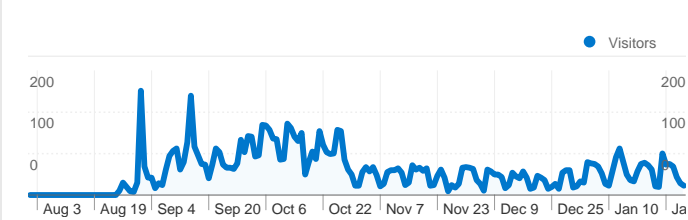

Site Usage

 **8,244** Visits

 **60.09%** Bounce Rate

 **19,190** Pageviews

 **00:03:20** Avg. Time on Site

 **2.33** Pages/Visit

 **73.65%** % New Visits

Visitors Overview

Site Usage

Country/Territory	Visits	Pages/Visit	Avg. Time on Site	% New Visits	Bounce Rate
United States	7,924	2.34	00:03:22	73.60%	59.97%
(not set)	111	1.68	00:02:51	84.68%	65.77%
India	49	1.92	00:02:03	69.39%	53.06%
Canada	37	2.68	00:01:25	78.38%	37.84%
Poland	28	3.14	00:07:12	14.29%	42.86%
Philippines	15	1.27	00:00:09	86.67%	93.33%
Belarus	13	1.08	00:00:01	84.62%	92.31%
United Kingdom	9	1.00	00:00:00	77.78%	100.00%
France	7	1.29	00:03:38	100.00%	85.71%

This country/territory sent 7,924 visits via 51 regions

Site Usage

Region	Visits	Pages/Visit	Avg. Time on Site	% New Visits	Bounce Rate
Visits 7,924 % of Site Total: 96.12%	Pages/Visit 2.34 Site Avg: 2.33 (0.61%)	Avg. Time on Site 00:03:22 Site Avg: 00:03:20 (1.05%)	% New Visits 73.60% Site Avg: 73.65% (-0.07%)	Bounce Rate 59.97% Site Avg: 60.09% (-0.20%)	
California	4,508	2.56	00:04:10	65.08%	57.48%
Texas	444	1.91	00:02:06	89.19%	67.57%
New York	403	1.84	00:01:41	91.07%	68.24%
Illinois	290	2.06	00:02:29	86.55%	59.31%
Arizona	188	1.91	00:02:15	78.19%	62.77%
Michigan	171	2.20	00:02:32	84.21%	61.99%
Pennsylvania	156	1.85	00:01:38	87.18%	61.54%
Georgia	147	2.33	00:02:25	88.44%	57.14%
Nevada	139	1.67	00:01:45	89.21%	72.66%