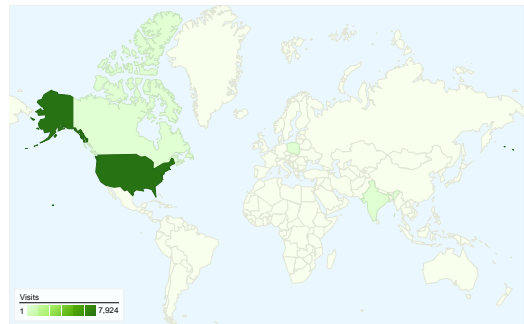

Map Overlay

Traffic Sources Overview

- **Search Engines**
  3,414.00 (41.41%)
- **Referring Sites**
  3,141.00 (38.10%)
- **Direct Traffic**
  1,689.00 (20.49%)

Content Overview

Pages	Pageviews	% Pageviews
/index.html	9,175	47.81%
/apply-online.htm	2,066	10.77%
/loanmodification-about.htm	704	3.67%
/loanmodification-team.htm	692	3.61%
/contact.htm	467	2.43%