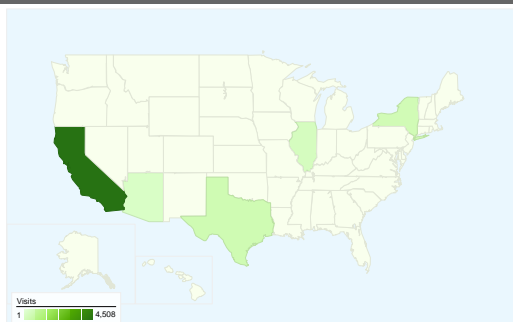

Visitors
6,072

Map Overlay

Traffic Sources Overview

- **Search Engines**
3,414.00 (41.41%)
- **Referring Sites**
3,141.00 (38.10%)
- **Direct Traffic**
1,689.00 (20.49%)

Content Overview

Pages	Pageviews	% Pageviews
/index.html	9,175	47.81%
/apply-online.htm	2,066	10.77%
/loanmodification-about.htm	704	3.67%
/loanmodification-team.htm	692	3.61%
/contact.htm	467	2.43%

Goals Overview

Goal Conversions

4

Country/Territory Detail: United States

6,072 people visited this site

 **8,244** Visits

 **6,072** Absolute Unique Visitors

 **19,190** Pageviews

All traffic sources sent a total of 8,244 visits

-  20.49% Direct Traffic
-  38.10% Referring Sites
-  41.41% Search Engines

- Search Engines
3,414.00 (41.41%)
- Referring Sites
3,141.00 (38.10%)
- Direct Traffic
1,689.00 (20.49%)

This country/territory sent 7,924 visits via 51 regions

Site Usage

Region	Visits	Pages/Visit	Avg. Time on Site	% New Visits	Bounce Rate
Visits 7,924 % of Site Total: 96.12%	Pages/Visit 2.34 Site Avg: 2.33 (0.61%)	Avg. Time on Site 00:03:22 Site Avg: 00:03:20 (1.05%)	% New Visits 73.60% Site Avg: 73.65% (-0.07%)	Bounce Rate 59.97% Site Avg: 60.09% (-0.20%)	
California	4,508	2.56	00:04:10	65.08%	57.48%
Texas	444	1.91	00:02:06	89.19%	67.57%
New York	403	1.84	00:01:41	91.07%	68.24%
Illinois	290	2.06	00:02:29	86.55%	59.31%
Arizona	188	1.91	00:02:15	78.19%	62.77%
Michigan	171	2.20	00:02:32	84.21%	61.99%
Pennsylvania	156	1.85	00:01:38	87.18%	61.54%
Georgia	147	2.33	00:02:25	88.44%	57.14%
Nevada	139	1.67	00:01:45	89.21%	72.66%